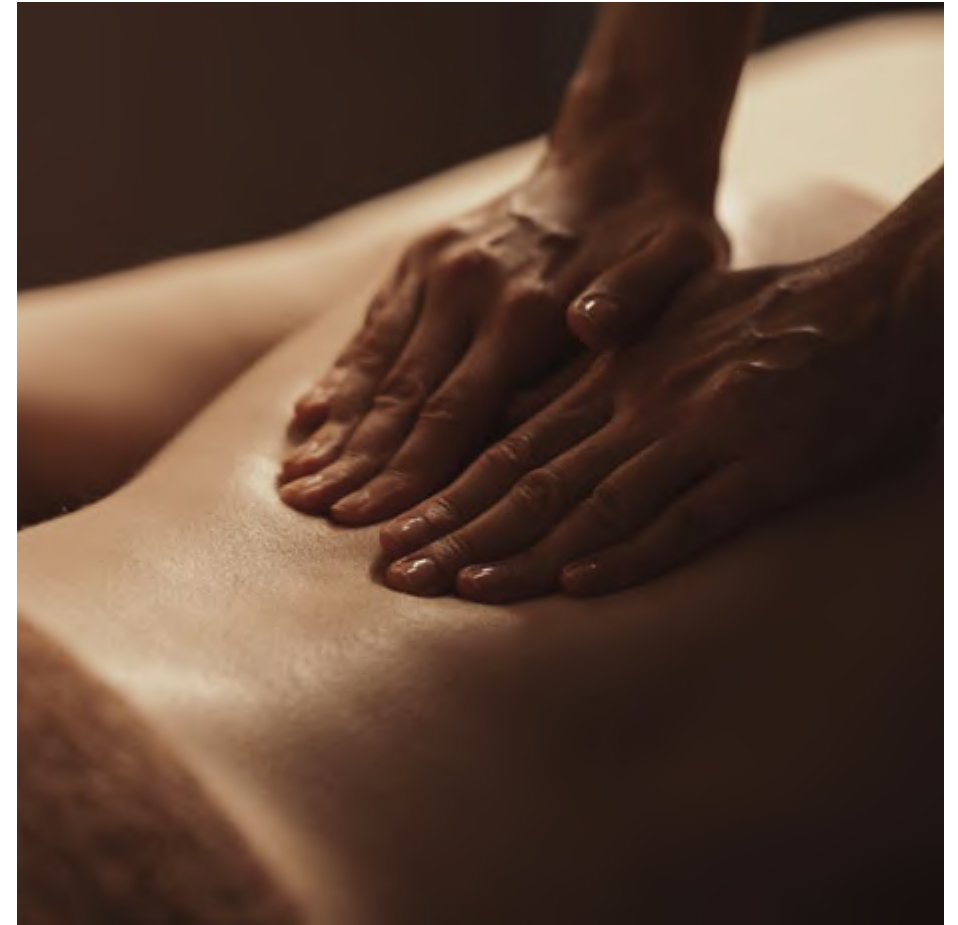

AYURVEDA HEALING

AYURVEDA TREATMENTS ARE ALL NATURAL ANCIENT TREATMENTS WHICH ARE CENTERED AROUND THE CONNECTION OF THE BODY, MIND AND SPIRIT. THE COMBINATION OF PERSONALIZED OIL BLENDS AND AYURVEDIC PRACTICES IMPROVE WELLNESS AND ENCOURAGE SELF-HEALING WHICH WILL LEAVE YOU FEELING REBALANCED AND RENEWED.

ELAKIZHI

60 MINS €125 | 90 MINS €165

A PERSONALIZED BLEND OF LEAVES IS COOKED IN AYURVEDIC OILS AND BUNDLED INTO A LINEN CLOTH. THE MASSAGE IS PERFORMED WITH THESE WARM BUNDLES, THE OILS RELEASED FROM THE LEAVES STIMULATE MUSCLE REPAIR AND RELIEVE JOINT PAIN, AN EXPERIENCE DESIGNED TO RELAX YOUR BODY AND REBALANCE YOUR SOUL.

AYURVEDIC HEAD & BACK MASSAGE

30 MINS €65

FOCUSING ON THE RELEASE OF TENSION FROM THE HEAD, NECK AND BACK. THE COMBINATION OF PRESSURE TO THE SCALP AND BACK AND THE SCENT OF THE INFUSED AYURVEDIC OILS INDUCES A STATE OF CALMNESS, BOOSTS ENERGY LEVELS AND LEAVES YOU FEELING MENTALLY RESTORED.

UDVARTHANAM

90 MINS €160

A THERAPEUTIC OIL MASSAGE FOLLOWED BY A FRAGRANT BLEND OF PURIFYING POWDERED HERBS WHICH ARE VIGOROUSLY RUBBED ONTO THE BODY. THIS ANCIENT THERAPY EXFOLIATES, CONDITIONS, AND DEEPLY CLEANSSES THE SKIN, TARGETING FAT TISSUE AND EXPELLING TOXINS. THIS FULL BODY MASSAGE LEAVES SKIN BEAUTIFULLY SMOOTH, HEALTHY & GLOWING.